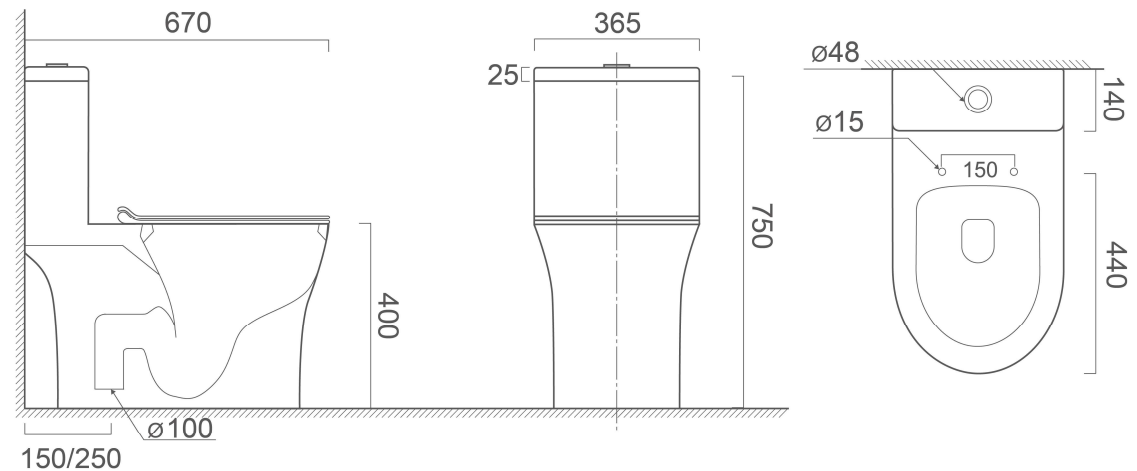

SANITARY WARES

OXO

One Piece Toilet

OXO

S-008

ONE PIECE TOILET

Soft Close Seat Cover

S-Trap: 150/250mm

Size(mm): 670x365x750

OXO

Basin

OXO

998

WALL HUNG BASIN

Size(mm): 600x450x200

Optional : 998C

Size(mm): 600x400x200

OXO

998A

WALL HUNG BASIN

Size(mm): 500x400x200

OXO

OXO

Tap & Rain Shower