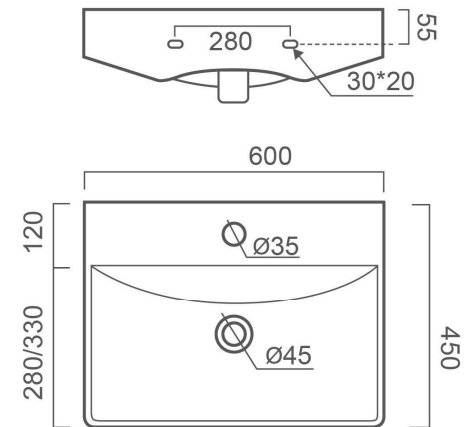

SANITARY WARES

OXO

One Piece Toilet

OXO

S-008

ONE PIECE TOILET

Soft Close Seat Cover

S-Trap: 150/250mm

Size(mm): 670x365x750

OXO

Basin

OXO

998

WALL HUNG BASIN

Size(mm): 600x450x200

Optional : 998C

Size(mm): 600x400x200

OXO

998A

WALL HUNG BASIN

Size(mm): 500x400x200

OXO

OXO

Tap & Rain Shower