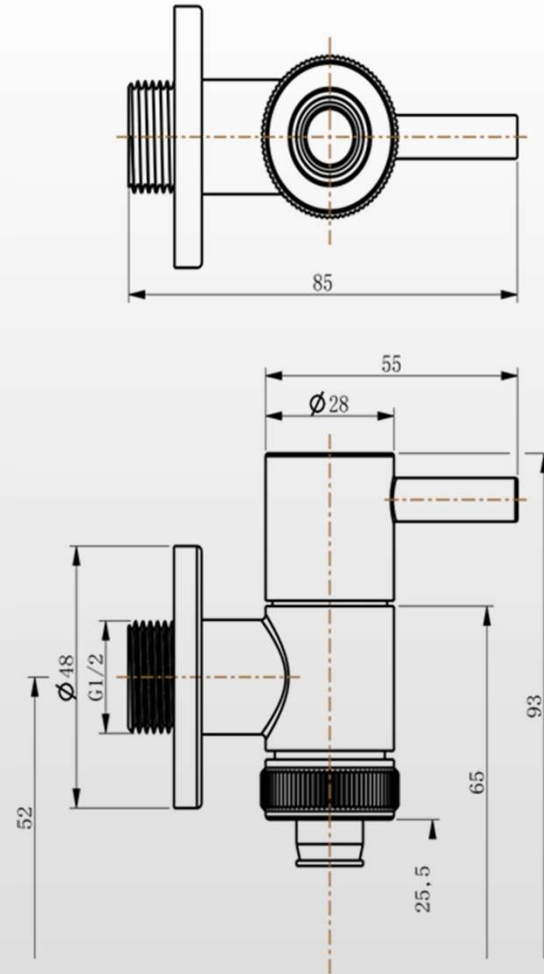

Size(mm): 670x365x750

OXO

Basin

OXO

998

WALL HUNG BASIN

Size(mm): 600x450x200

Optional : 998C

Size(mm): 600x400x200

OXO

998A

WALL HUNG BASIN

Size(mm): 500x400x200

OXO

OXO

Tap & Rain Shower

OXO

OXO

15CR211SP

BASIN MIXER

OXO

OXO

SS04 SHOWER SET

OXO