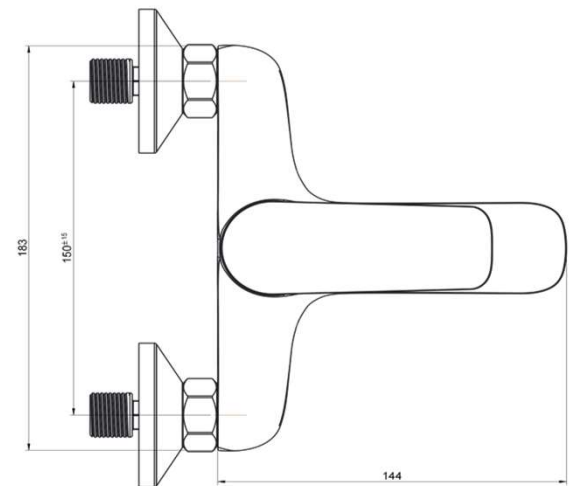

SANITARY WARES

OXO

One Piece Toilet

OXO

S-008

ONE PIECE TOILET

Soft Close Seat Cover

S-Trap: 150/250mm

Size(mm): 670x365x750

OXO

Basin

OXO

998

WALL HUNG BASIN

Size(mm): 600x450x200

Optional : 998C

Size(mm): 600x400x200

OXO

998A

WALL HUNG BASIN

Size(mm): 500x400x200

OXO

OXO

Tap & Rain Shower

OXO

OXO

15CR111SP

BATH MIXER

OXO

OXO

000089

SINK TAP