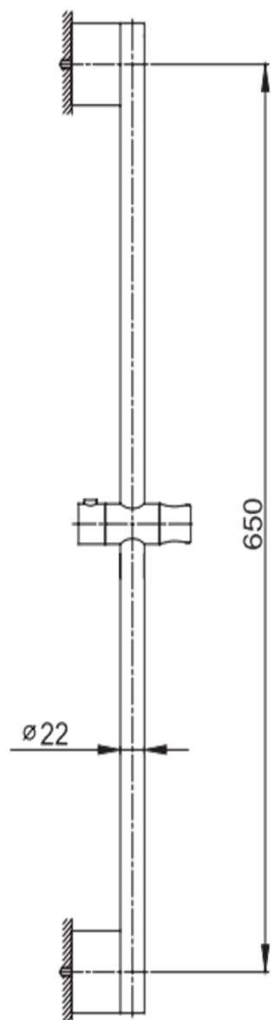

SANITARY WARES

OXO

One Piece Toilet

OXO

S-008

ONE PIECE TOILET

Soft Close Seat Cover

S-Trap: 150/250mm

Size(mm): 670x365x750

OXO

Basin

OXO

998

WALL HUNG BASIN

Size(mm): 600x450x200

Optional : 998C

Size(mm): 600x400x200

OXO

998A

WALL HUNG BASIN

Size(mm): 500x400x200

OXO

OXO

Tap & Rain Shower

OXO

OXO

15CR211SP

BASIN MIXER

OXO

OXO

SS04 SHOWER SET

OXO