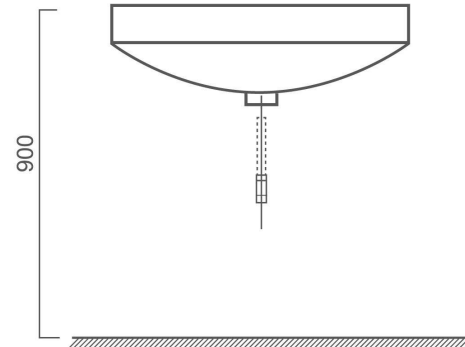

SANITARY WARES

OXO

One Piece Toilet

OXO

S-008

ONE PIECE TOILET

Soft Close Seat Cover

S-Trap: 150/250mm

Size(mm): 670x365x750

OXO

Basin

OXO

998

WALL HUNG BASIN

Size(mm): 600x450x200

Optional : 998C

Size(mm): 600x400x200

OXO

998A

WALL HUNG BASIN

Size(mm): 500x400x200

OXO

OXO

Tap & Rain Shower