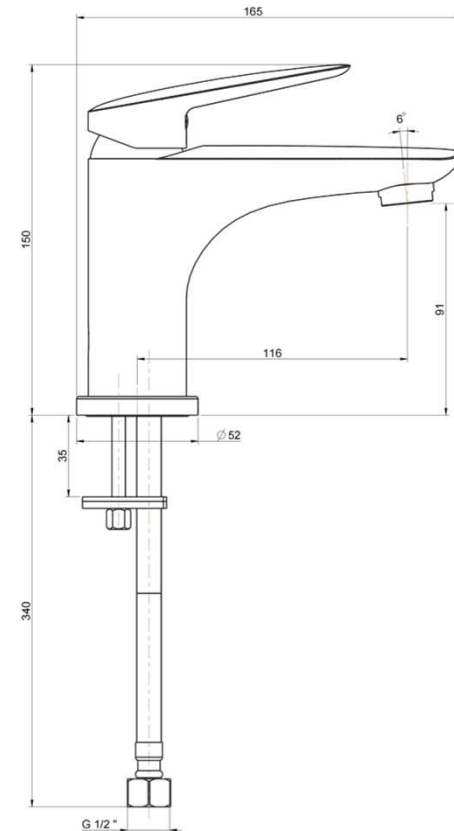

OXO

15CR211SP

BASIN MIXER

OXO