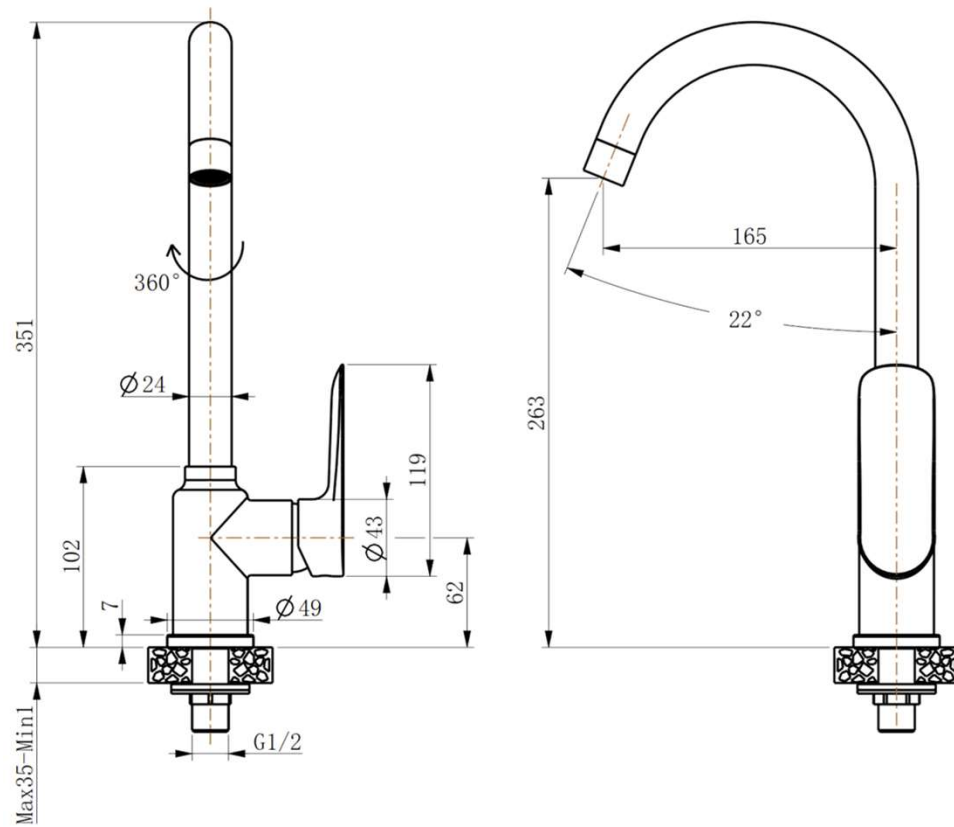

SANITARY WARES

OXO

One Piece Toilet

OXO

S-008

ONE PIECE TOILET

Soft Close Seat Cover

S-Trap: 150/250mm

Size(mm): 670x365x750

OXO

Basin

OXO

998

WALL HUNG BASIN

Size(mm): 600x450x200

Optional : 998C

Size(mm): 600x400x200

OXO

998A

WALL HUNG BASIN

Size(mm): 500x400x200

OXO

OXO

Tap & Rain Shower

OXO

OXO

15CR111SP

BATH MIXER

OXO

OXO

000089

SINK TAP